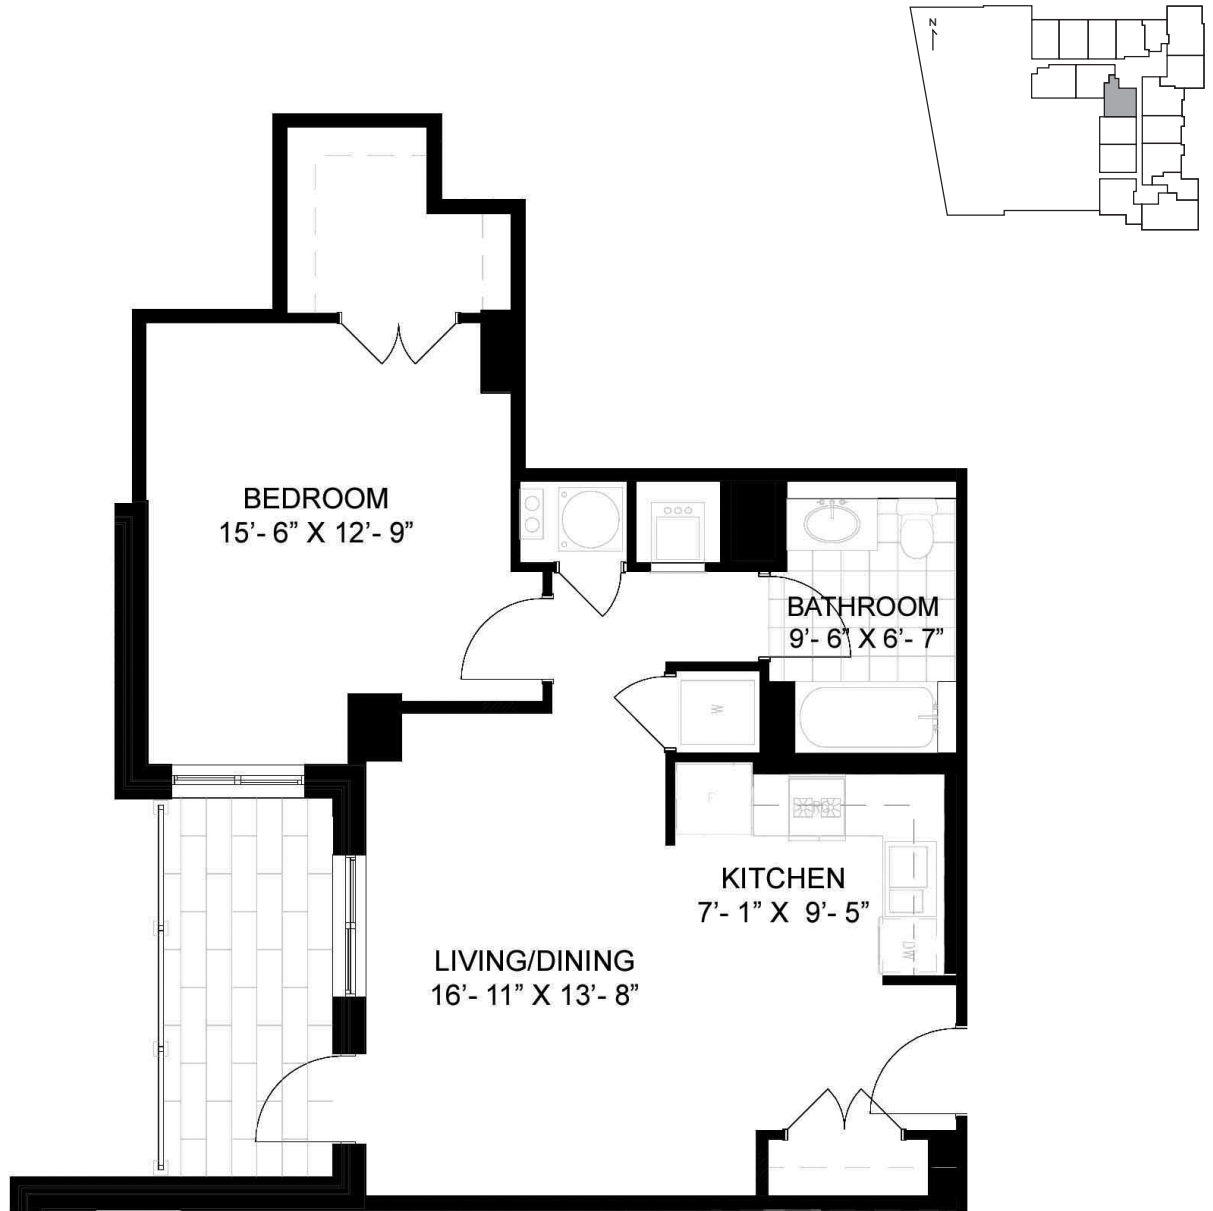

LAKEHOUSE

APARTMENT RESIDENCES AT
LITTLE PATUXENT SQUARE

308 | 808-1008

1 BR | 1 BA | + BALCONY
702 Square Feet

Available _____ Floor _____ Unit No. _____