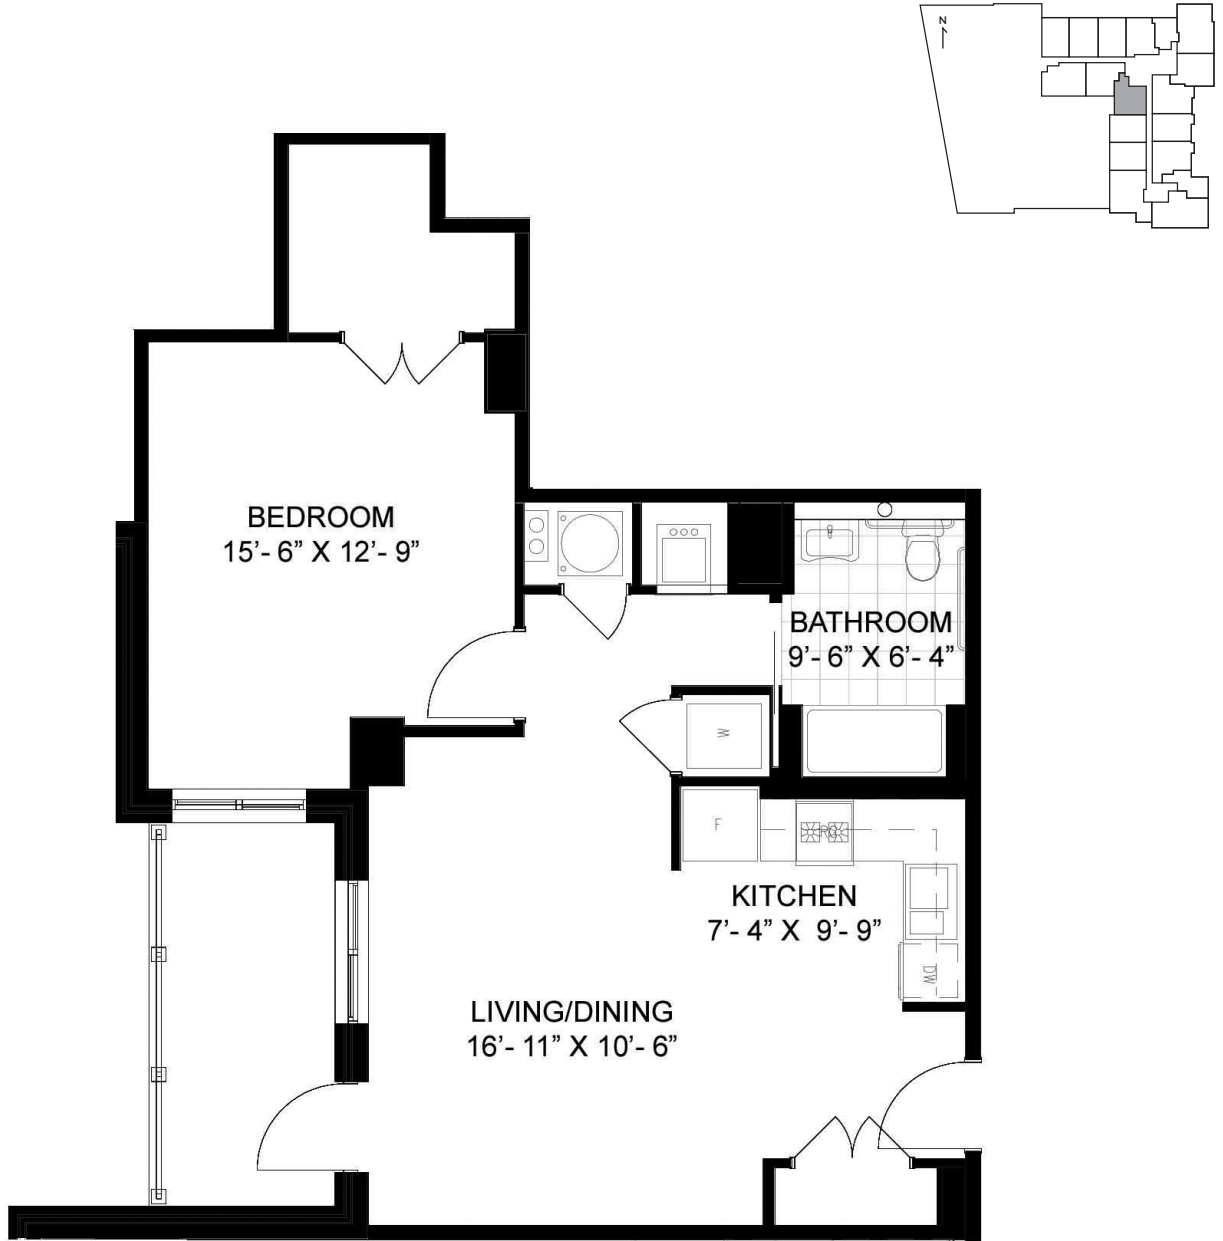

LAKEHOUSE

APARTMENT RESIDENCES AT
LITTLE PATUXENT SQUARE

408 | 608-708

1 BR | 1 BA | + BALCONY
702 Square Feet

Available _____ Floor _____ Unit No. _____