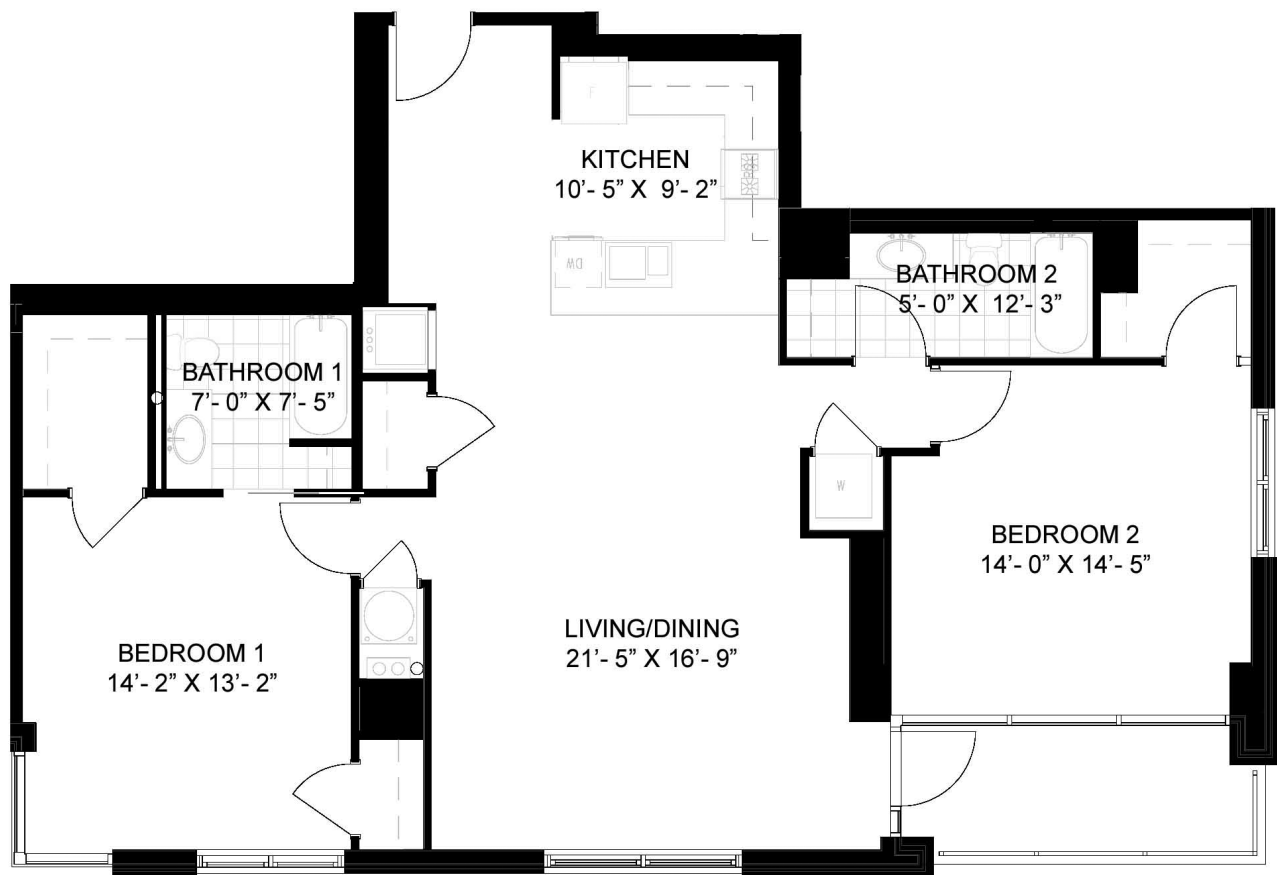

# LAKEHOUSE

APARTMENT RESIDENCES AT  
LITTLE PATUXENT SQUARE

# 301-801

2 BR | 2 BA | + BALCONY  
1222 Square Feet

Available \_\_\_\_\_ Floor \_\_\_\_\_ Unit No. \_\_\_\_\_