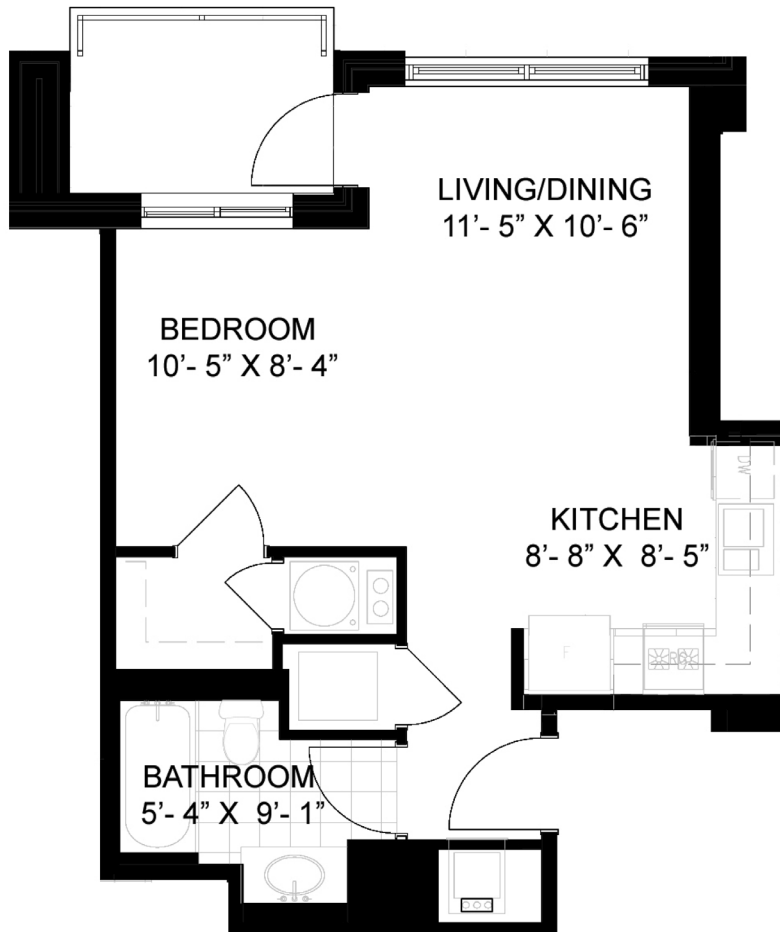

LAKEHOUSE

APARTMENT RESIDENCES AT
LITTLE PATUXENT SQUARE

310-910

STUDIO | 1 BA | + BALCONY
456 Square Feet

Available _____ Floor _____ Unit No. _____