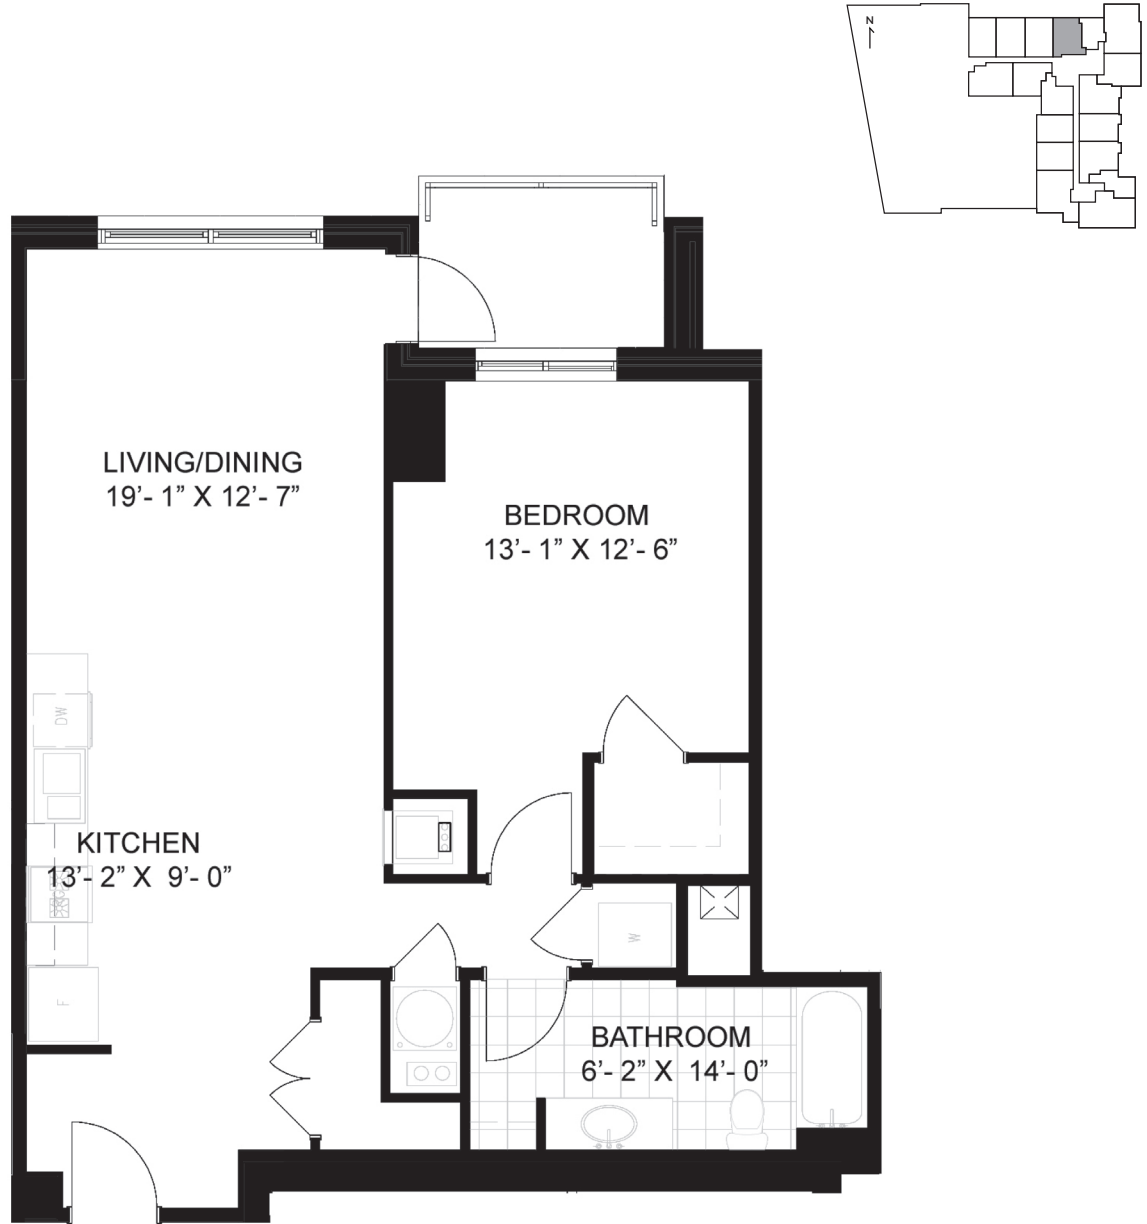

LAKEHOUSE

APARTMENT RESIDENCES AT
LITTLE PATUXENT SQUARE

315-815

1 BR | 1 BA | + BALCONY
789 Square Feet

Available _____ Floor _____ Unit No. _____