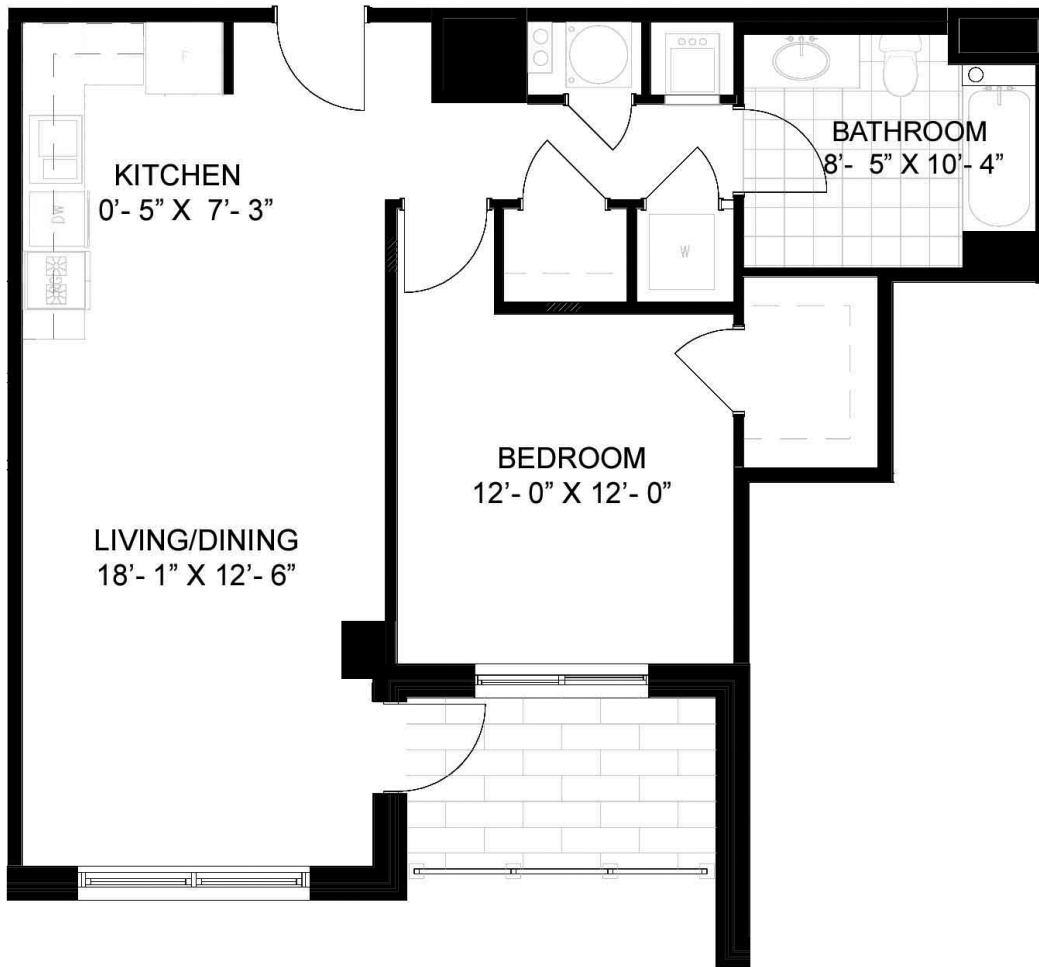

# LAKEHOUSE

APARTMENT RESIDENCES AT  
LITTLE PATUXENT SQUARE

# 312-912

1 BR | 1 BA | + BALCONY  
733 Square Feet

Available \_\_\_\_\_ Floor \_\_\_\_\_ Unit No. \_\_\_\_\_