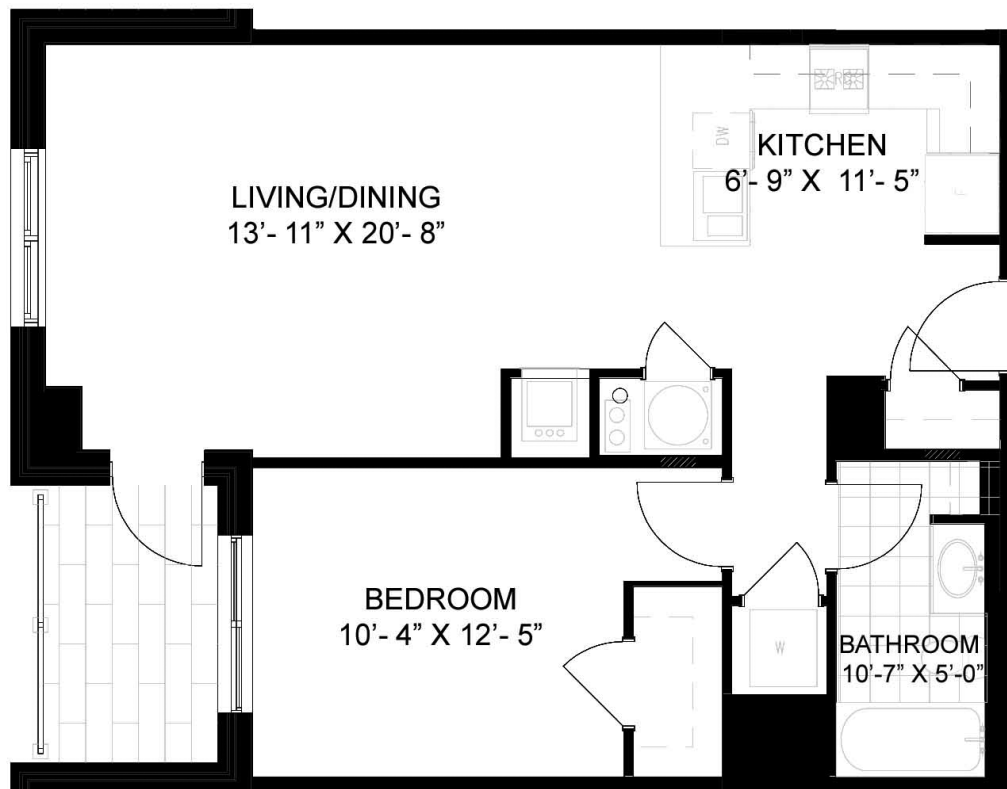

LAKEHOUSE

APARTMENT RESIDENCES AT
LITTLE PATUXENT SQUARE

304-1004

1 BR | 1 BA | + BALCONY
701 Square Feet

Available _____ Floor _____ Unit No. _____