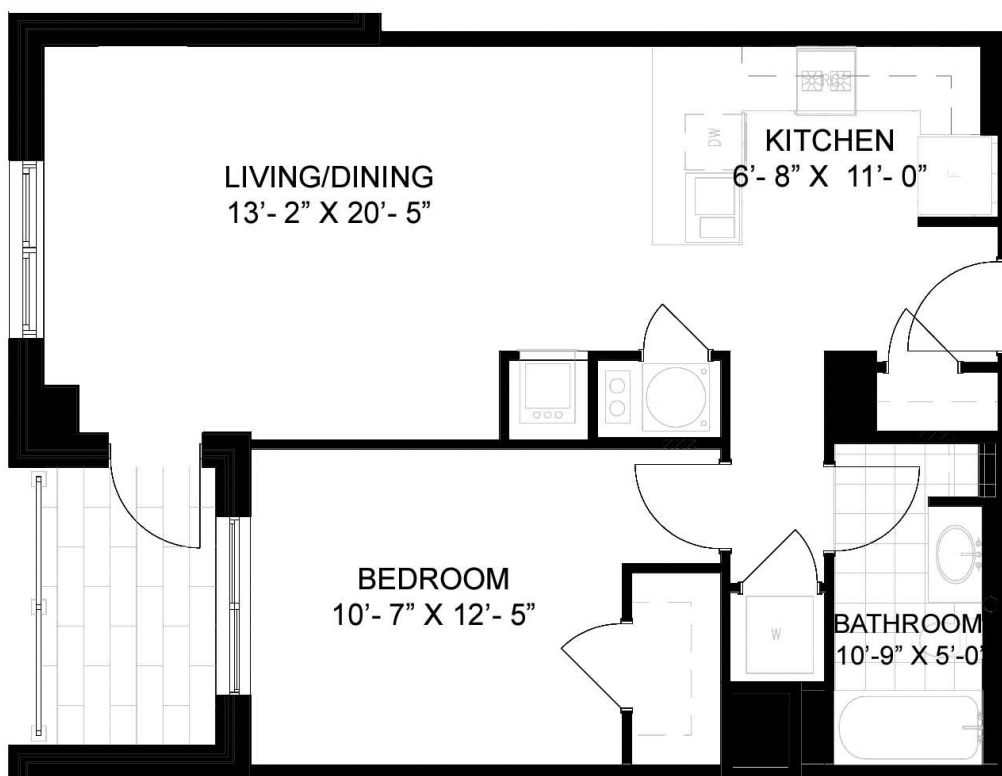

LAKEHOUSE

APARTMENT RESIDENCES AT
LITTLE PATUXENT SQUARE

306-1006

1 BR | 1 BA | + BALCONY
685 Square Feet

Available _____ Floor _____ Unit No. _____