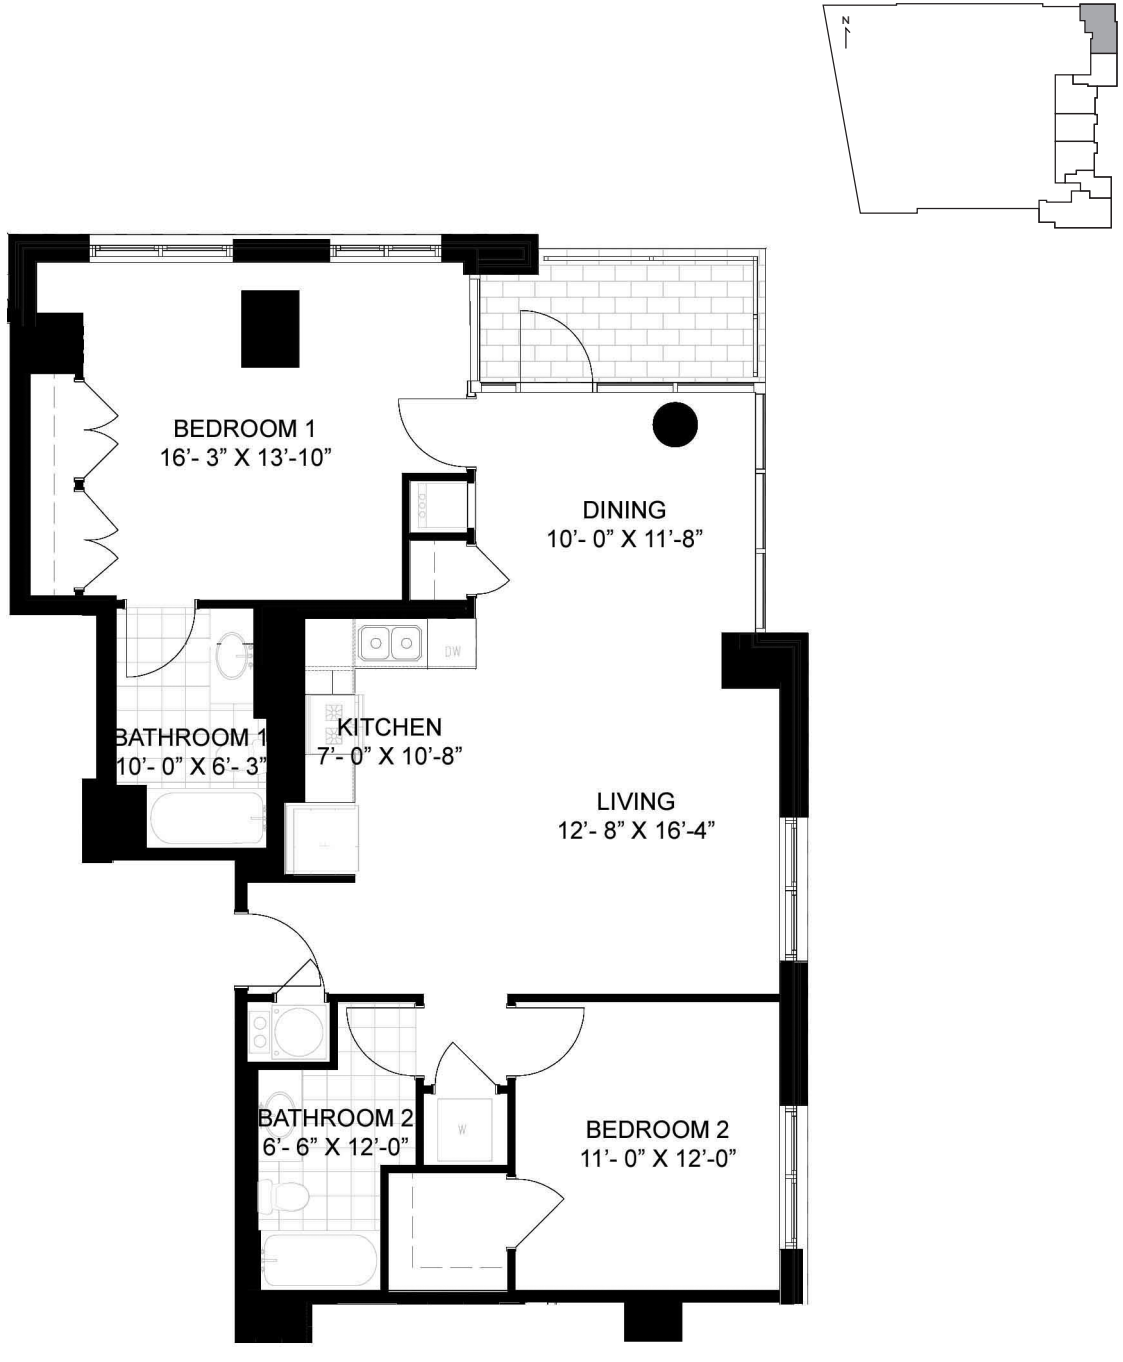

LAKEHOUSE

APARTMENT RESIDENCES AT
LITTLE PATUXENT SQUARE

113

2 BR | 2 BA | + BALCONY
1035 Square Feet

Available _____ Floor _____ Unit No. _____